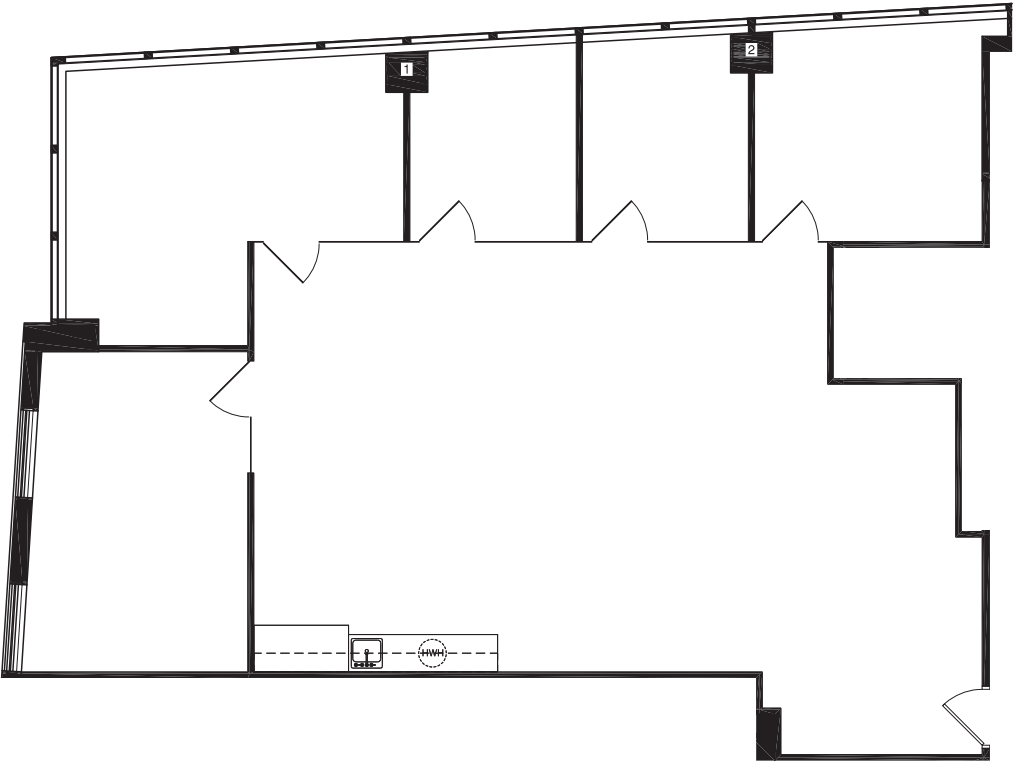

# 9th Floor

Suite 900

2,075 RSF

ONE FIFTY  
NORTH WACKER DRIVE

**Karoline Eigel**  
Director | 312.470.2302  
Karoline.Eigel@cushwake.com

**Paige Krueger**  
Director | 949.554.9643  
Paige.Krueger@cushwake.com