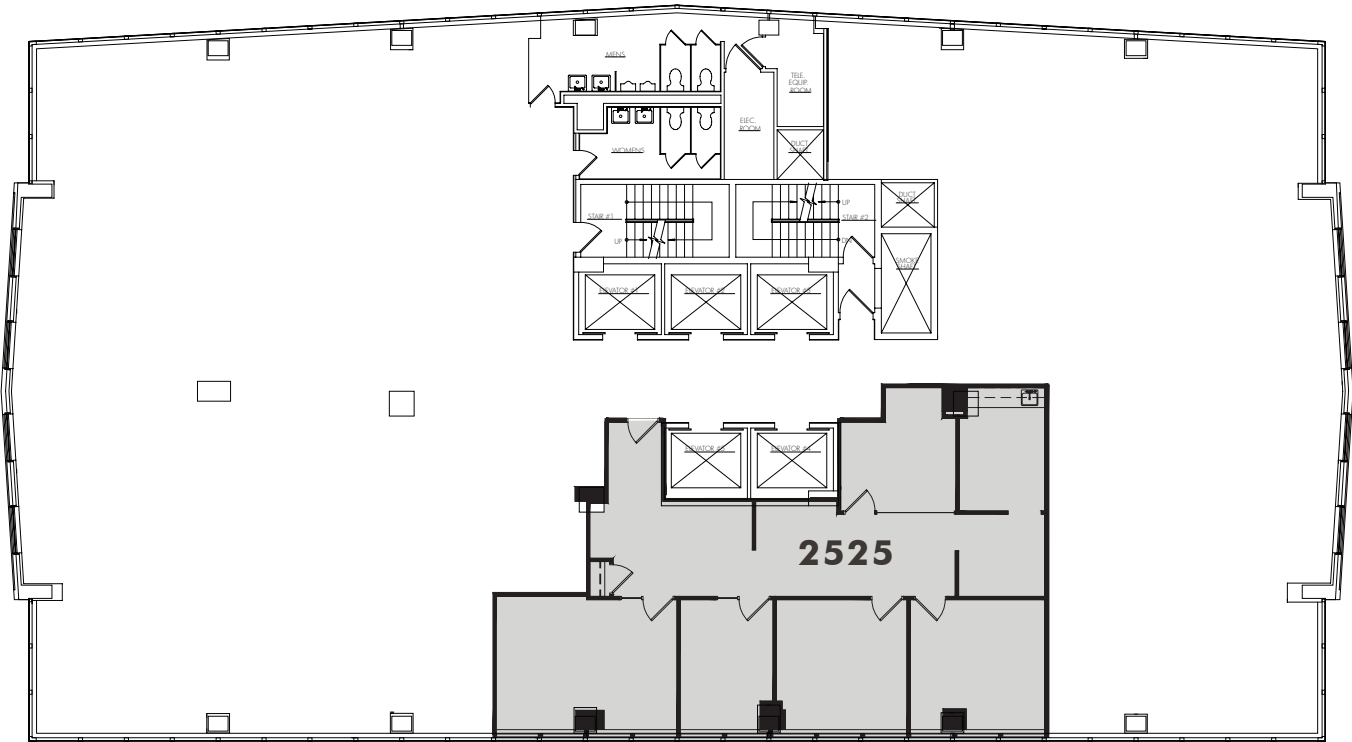

25th Floor

Suite 2525

1,843 RSF

ONE FIFTY
NORTH WACKER DRIVE

Karoline Eigel
Director | 312.470.2302
Karoline.Eigel@cushwake.com

Paige Krueger
Director | 949.554.9643
Paige.Krueger@cushwake.com