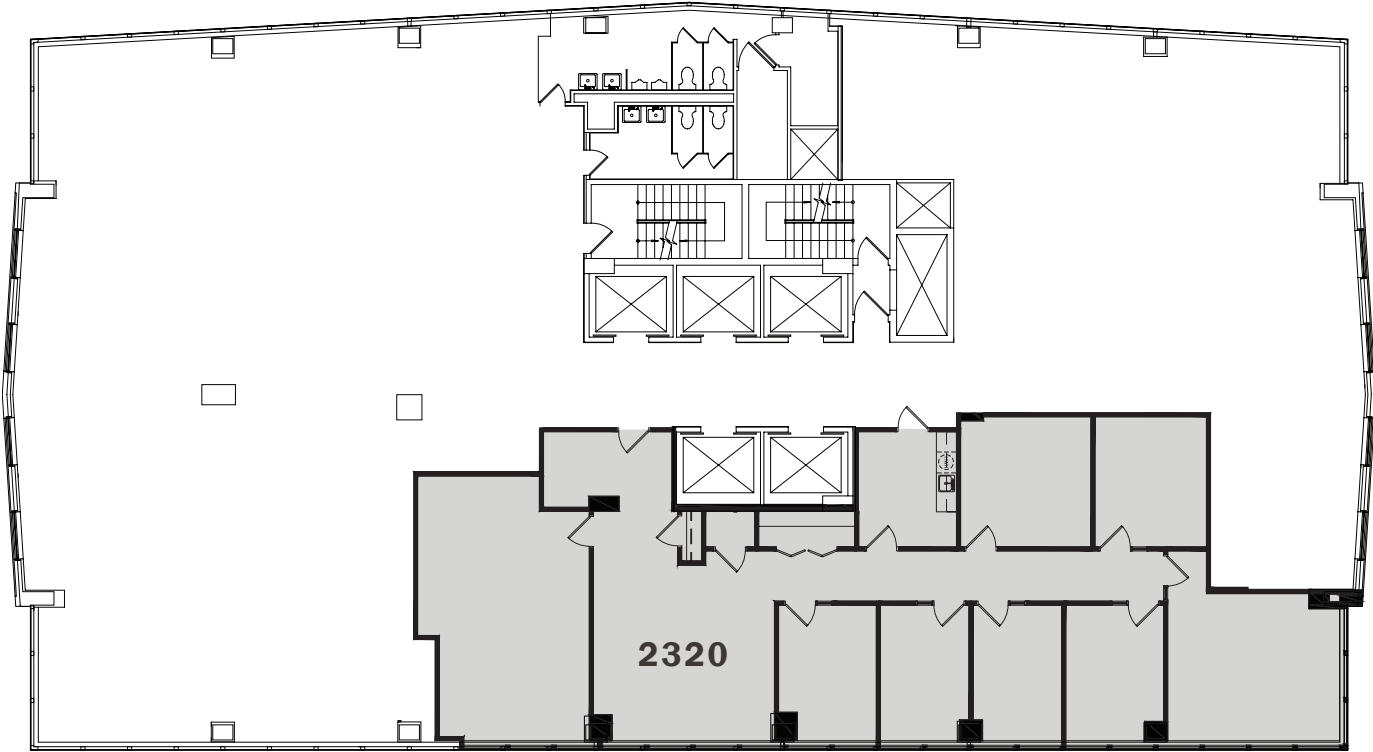

23rd Floor

Suite 2320

3,082 RSF

ONE FIFTY
NORTH WACKER DRIVE

Karoline Eigel
Director | 312.470.2302
Karoline.Eigel@cushwake.com

Paige Krueger
Director | 949.554.9643
Paige.Krueger@cushwake.com