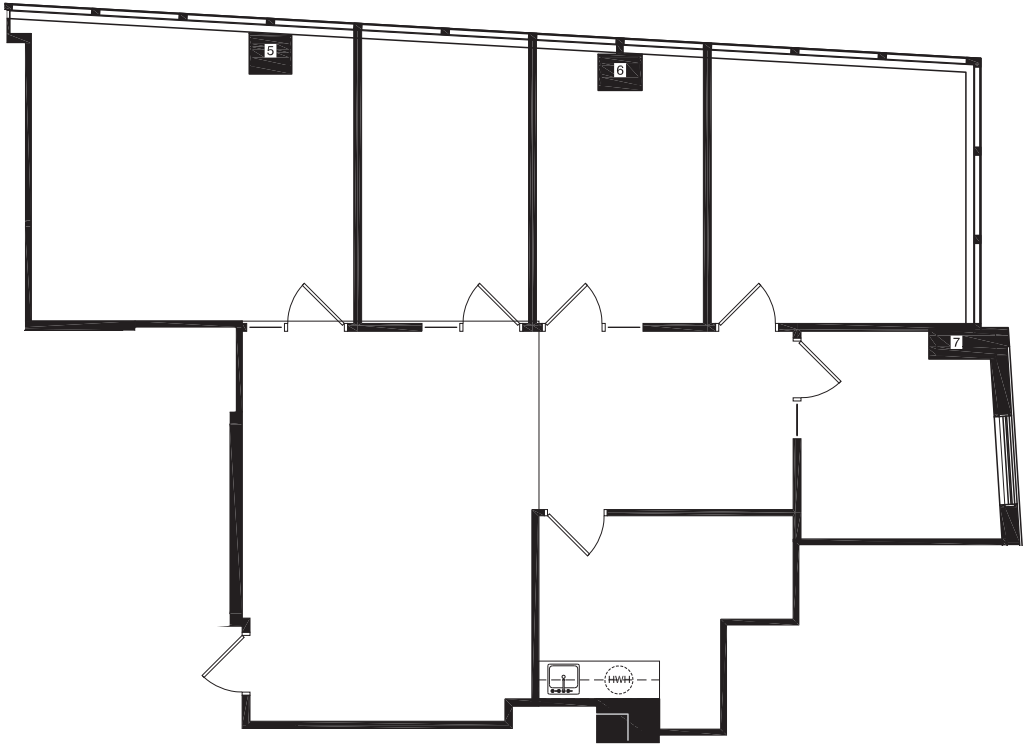

22nd Floor

Suite 2250

1,825 RSF

ONE FIFTY
NORTH WACKER DRIVE

Karoline Eigel
Director | 312.470.2302
Karoline.Eigel@cushwake.com

Paige Krueger
Director | 949.554.9643
Paige.Krueger@cushwake.com