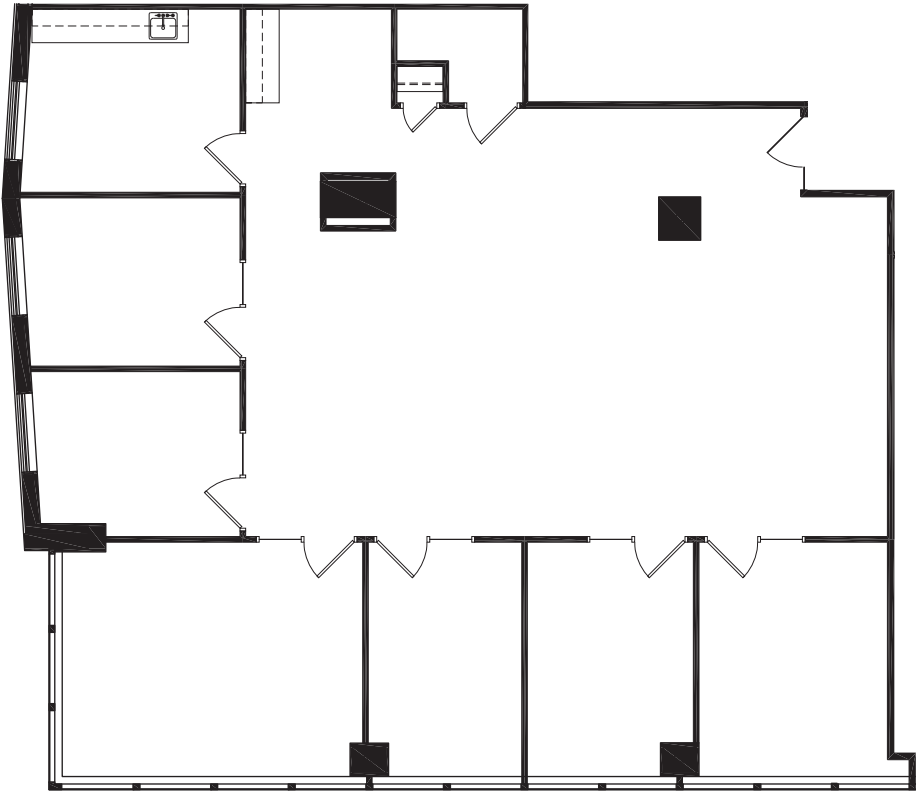

21st Floor

Suite 2120

2,693 RSF

ONE FIFTY
NORTH WACKER DRIVE

Karoline Eigel
Director | 312.470.2302
Karoline.Eigel@cushwake.com

Paige Krueger
Director | 949.554.9643
Paige.Krueger@cushwake.com