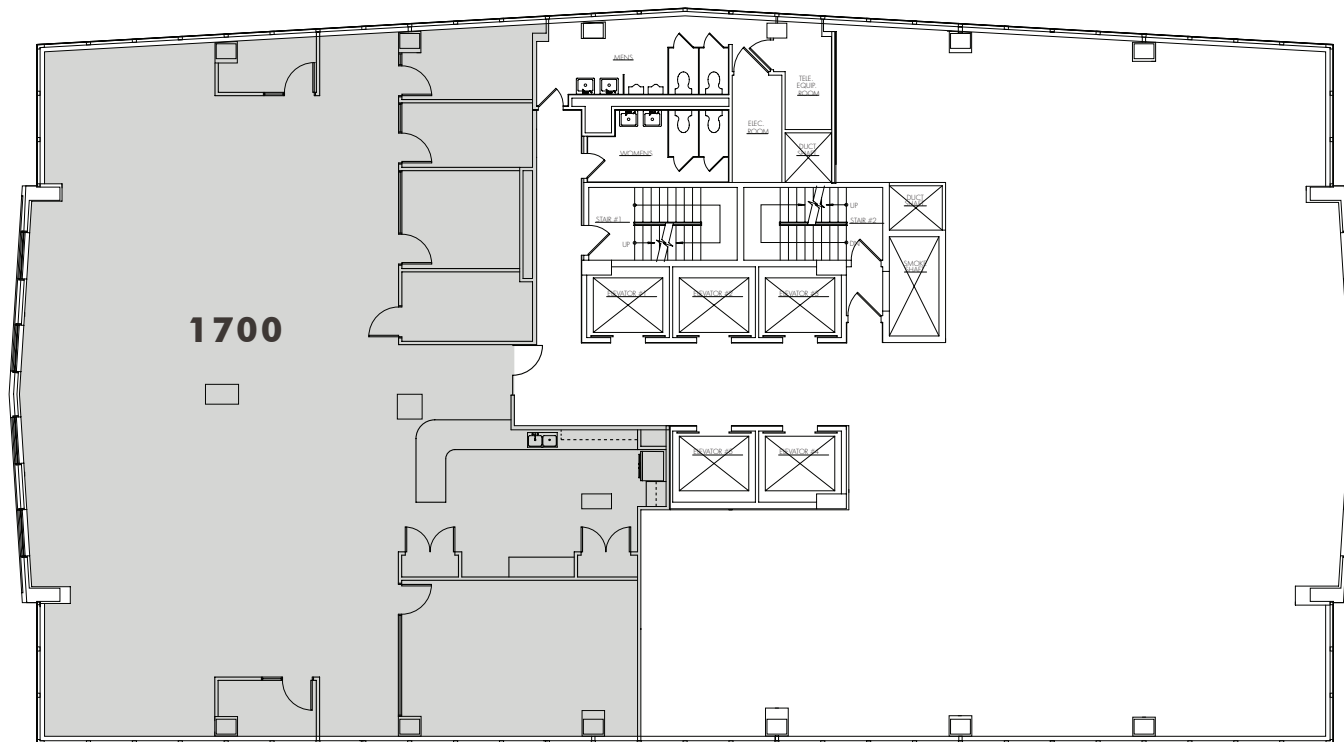

# 17th Floor

Suite 1700

4,782 RSF

ONE FIFTY  
NORTH WACKER DRIVE

**Karoline Eigel**  
Director | 312.470.2302  
Karoline.Eigel@cushwake.com

**Paige Krueger**  
Director | 949.554.9643  
Paige.Krueger@cushwake.com