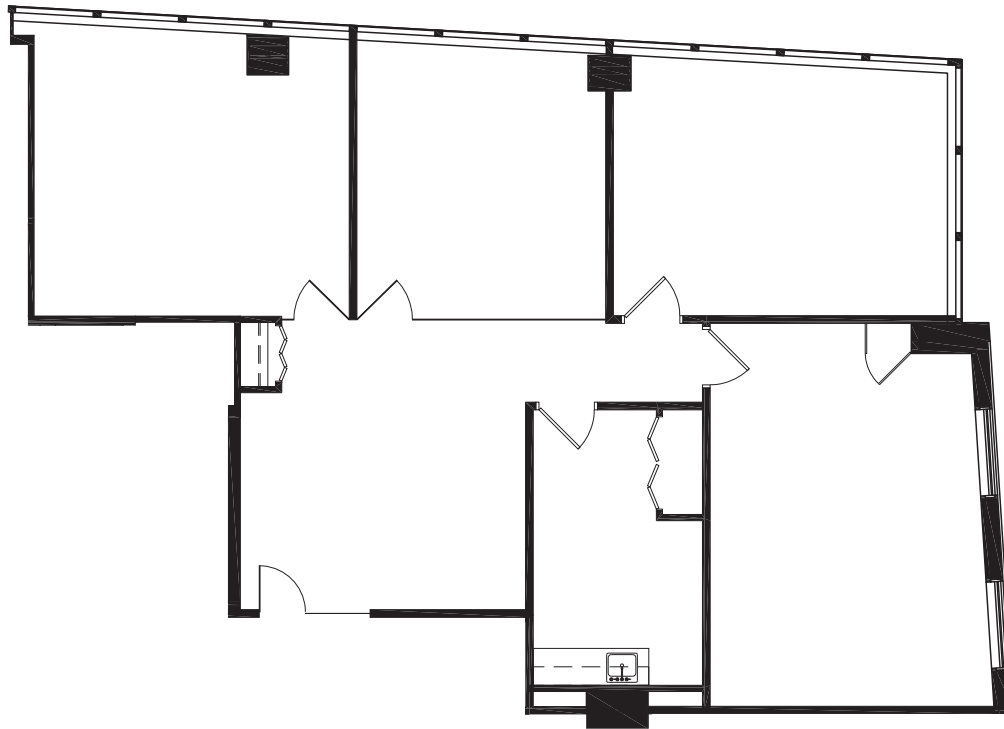

12th Floor

Suite 1250

1,930 RSF

ONE FIFTY
NORTH WACKER DRIVE

Karoline Eigel

Director | 312.470.2302
Karoline.Eigel@cushwake.com

Paige Krueger

Director | 949.554.9643
Paige.Krueger@cushwake.com