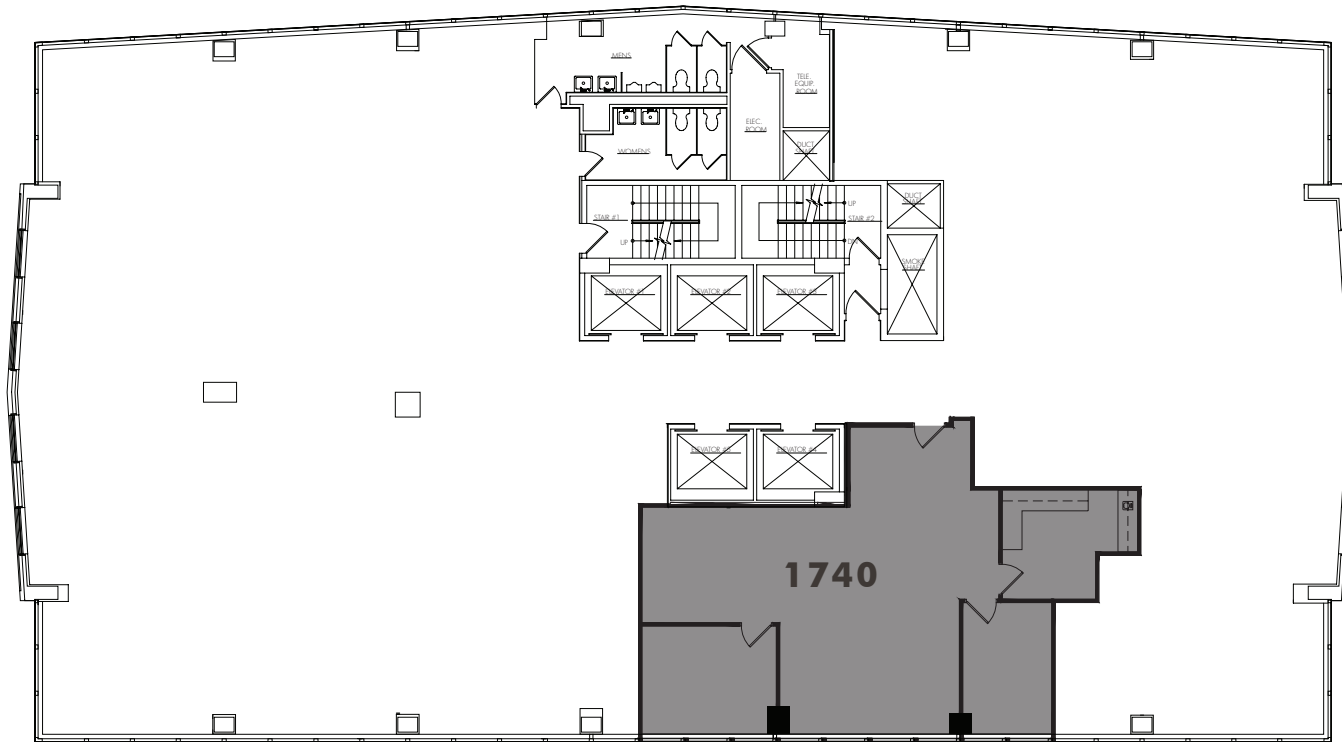

17th Floor

Suite 1740

1,470 RSF

ONE FIFTY
NORTH WACKER DRIVE

Karoline Eigel
Director | 312.470.2302
Karoline.Eigel@cushwake.com

Paige Krueger
Director | 949.554.9643
Paige.Krueger@cushwake.com